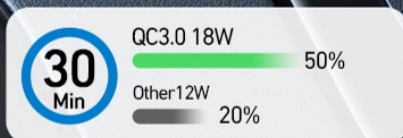

Up to 4X Faster

PD+QC3.0 fast charging

100%
Fast charging

SAFETY PROTECTION

38W Car charger

ALUMINUM ALLOY HOUSING
Scratch resistance,
fast heat dissipation

SOFT LED LIGHT
Easy to Find USB
Ports in the Dark

Over-Current Protection

Over-Power Protection

Under-Voltage Protection

Short Circuit Protection

Over-Temp protection

Over-Voltage Protection