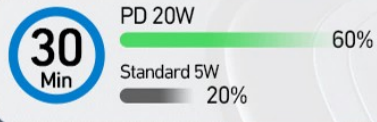

Up to 4X Faster

PD+QC3.0 fast charging

100%
Fast charging

SAFETY PROTECTION

38W Car charger

ALUMINUM ALLOY HOUSING
Scratch resistance,
fast heat dissipation

SOFT LED LIGHT
Easy to Find USB
Ports in the Dark