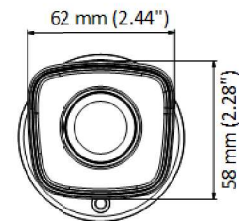

▪ Available Model

HWT-B150-M

▪ Dimension

▪ Accessory

▪ Optional

Distributed by

HIA-J101 Junction Box

HIKVISION

Headquarters

No.555 Qianmo Road, Binjiang District,
Hangzhou 310051, China
T +86-571-8807-5998
overseasbusiness@hikvision.com

Hikvision USA
T +1-909-895-0400
sales.usa@hikvision.com

Hikvision Italy
T +39-0438-6902
info.it@hikvision.com

Hikvision Singapore
T +65-6684-4718
sg@hikvision.com

Hikvision Africa
T +27 (10) 0351172

Hikvision Europe
T +31-23-55-42-770
info.eu@hikvision.com

Hikvision France
T +33(0)1-85-330-450
info.fr@hikvision.com

Hikvision Oceania
T +61-2-8599-4233
salesau@hikvision.com

Hikvision Hong Kong
T +852-2151-1761

Hikvision Middle East
T +971-4-8816086
salesme@hikvision.com

Hikvision Spain
T +34-91-737-16-55
info.es@hikvision.com

Hikvision Canada
T +1-909-895-0400
sales.usa@hikvision.com

Hikvision Russia
T +7-495-669-67-99
saleru@hikvision.com

Hikvision Poland
T +48-22-460-01-50
poland@hikvision.com

Hikvision Korea
T +82-31-731-8841
sales.korea@hikvision.com

Hikvision India
T +91-22-28469900
sales@pramahikvision.com

Hikvision UK
T +01628-902140
support.uk@hikvision.com

Hikvision Brazil
T +55 11 3318-0050
Latam.support@hikvision.com