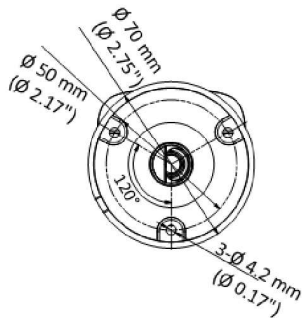

▪ Available Model

HWT-B150-M

▪ Dimension

▪ Accessory

▪ Optional

Distributed by

HIA-J101 Junction Box

HIKVISION

Headquarters

No.555 Qianmo Road, Binjiang District,
Hangzhou 310051, China
T +86-571-8807-5998
overseasbusiness@hikvision.com

Hikvision USA
T +1-909-895-0400
sales.usa@hikvision.com

Hikvision Italy
T +39-0438-6902
info.it@hikvision.com

Hikvision Singapore
T +65-6684-4718
sg@hikvision.com

Hikvision Africa
T +27 (10) 0351172

Hikvision Europe
T +31-23-55-42-770
info.eu@hikvision.com

Hikvision France
T +33(0)1-85-330-450
info.fr@hikvision.com

Hikvision Oceania
T +61-2-8599-4233
salesau@hikvision.com

Hikvision Hong Kong
T +852-2151-1761

Hikvision Middle East
T +971-4-8816086
salesme@hikvision.com

Hikvision Spain
T +34-91-737-16-55
info.es@hikvision.com

Hikvision Canada
T +1-909-895-0400
sales.usa@hikvision.com

Hikvision Russia
T +7-495-669-67-99
saleru@hikvision.com

Hikvision Poland
T +48-22-460-01-50
poland@hikvision.com

Hikvision Korea
T +82-31-731-8841
sales.korea@hikvision.com

Hikvision India
T +91-22-28469900
sales@pramahikvision.com

Hikvision UK
T +01628-902140
support.uk@hikvision.com

Hikvision Brazil
T +55 11 3318-0050
Latam.support@hikvision.com