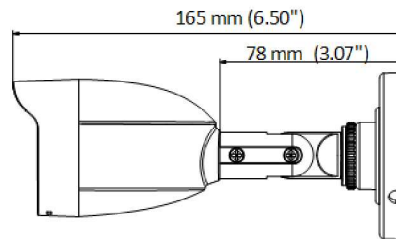

▪ Available Model

HWT-B150-M

▪ Dimension

▪ Accessory

▪ Optional

Distributed by

HIA-J101 Junction Box

HIKVISION

Headquarters

No.555 Qianmo Road, Binjiang District,
Hangzhou 310051, China
T +86-571-8807-5998
overseasbusiness@hikvision.com

Hikvision USA
T +1-909-895-0400
sales.usa@hikvision.com

Hikvision Italy
T +39-0438-6902
info.it@hikvision.com

Hikvision Singapore
T +65-6684-4718
sg@hikvision.com

Hikvision Africa
T +27 (10) 0351172

Hikvision Europe
T +31-23-55-42-770
info.eu@hikvision.com

Hikvision France
T +33(0)1-85-330-450
info.fr@hikvision.com

Hikvision Oceania
T +61-2-8599-4233
salesau@hikvision.com

Hikvision Hong Kong
T +852-2151-1761

Hikvision Middle East
T +971-4-8816086
salesme@hikvision.com

Hikvision Spain
T +34-91-737-16-55
info.es@hikvision.com

Hikvision Canada
T +1-909-895-0400
sales.usa@hikvision.com

Hikvision Russia
T +7-495-669-67-99
saleru@hikvision.com

Hikvision Poland
T +48-22-460-01-50
poland@hikvision.com

Hikvision Korea
T +82-31-731-8841
sales.korea@hikvision.com

Hikvision India
T +91-22-28469900
sales@pramahikvision.com

Hikvision UK
T +01628-902140
support.uk@hikvision.com

Hikvision Brazil
T +55 11 3318-0050
Latam.support@hikvision.com