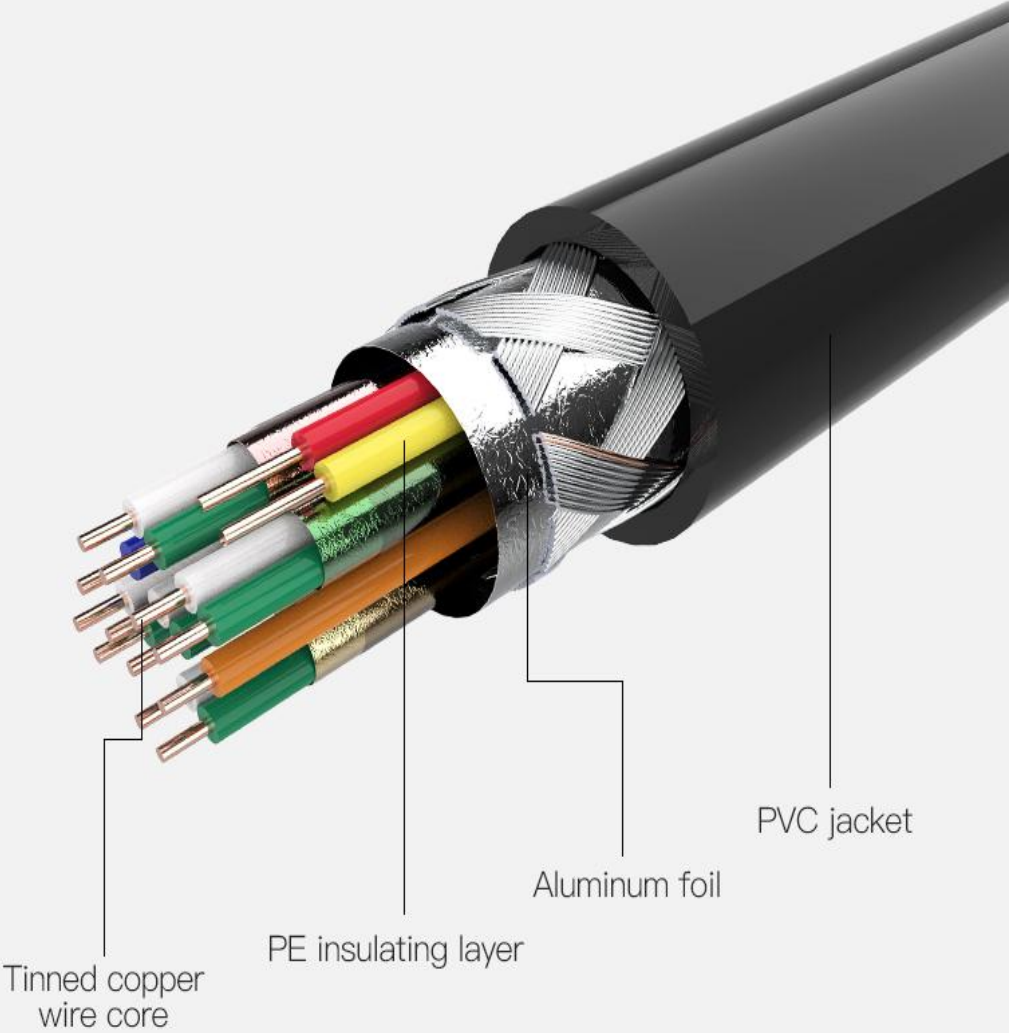

Phone/Tablet screen synchronized to the TV

24K Gold-plated Interface Plug And Play

Refuse to rust corrosion, resistant to plug in and pull out

Multiple Signal Protection

Standard 14 core wire structure+Four shielding settings
Make sure the signal is stable

Product Parameter

Product Brand: Vention	Conductor Material: Tinned copper
Product Name: Micro HDMI to HDMI Cable	Jacket Material: PVC
Product Model: VAA-D03	AWG: 34AWG
Appearance Color: Black	Cable OD: 4.8mm
Interface Type: Micro HDMI; HDMI	Cable Length: 1M/1.5M/2M/3M
Interface Process: Gold-plated	Cable Shielding: Aluminum foil
	Product Warranty: 1 year