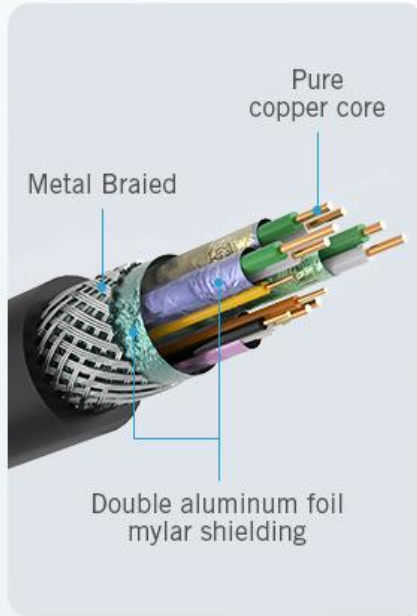

Multiple Shielding

Ensure stable signal transmission