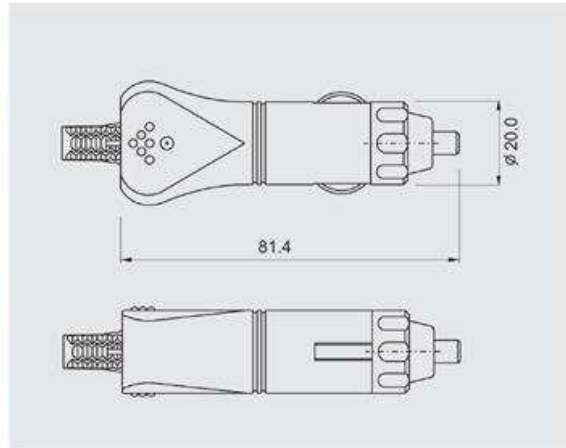

A13-26A FUSED LIGHTER PLUG

FEATURES

* RATING : 8A 12V DC

* MATERIAL:

Housing : ABS (UL flame: 94-HB 105 C).

Top contact : nickel plated brass.

Spring contact : nickel plated spring steel.

* With 8A tube fuse max.

A13-26A - ■ ■ ■ ■

PLUG CODE	FEATURES	WIRE WITH CONNECTER
2 6 A 	* With 8A tube fuse max.	
2 6 A 	* Lighter plug with 180cm (6ft) wire and 2 pin socket (tip socket). * With 3A tube fuse max.	N 6 Z * 180 cm (6ft) wire and 2 pin socket (tip socket).