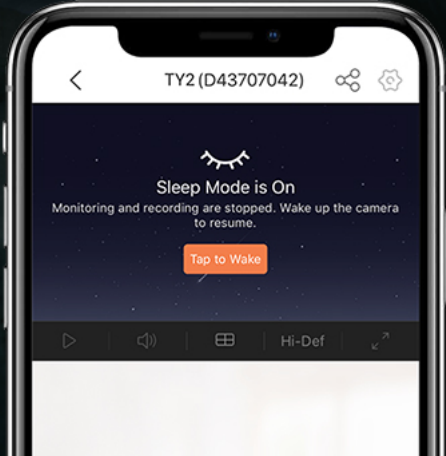

## Smart tracking.

When the camera detects a moving object, it is smart enough to automatically track the motion while alerting you with an image in real time.

## Communication, anytime.

Talk to your loved ones and deter unwelcome strangers – all by using the TY2's two-way communication feature. Using the EZVIZ App on your mobile device, you can easily and conveniently enjoy communication wherever you might be.

## See further in the dark.

Enjoy round-the-clock protection with the TY2 camera. Using powerful Infrared LED lights, it lets you see up to 10 meters (33 feet) in dim light.

# We protect your data and privacy.

Protecting your data and privacy is our highest priority. Data transmission between the camera and the EZVIZ Cloud is encrypted from end to end. Only you have the keys to decrypt your data. To get an extra layer of privacy protection, you can always enable the camera's sleep mode on the EZVIZ App.