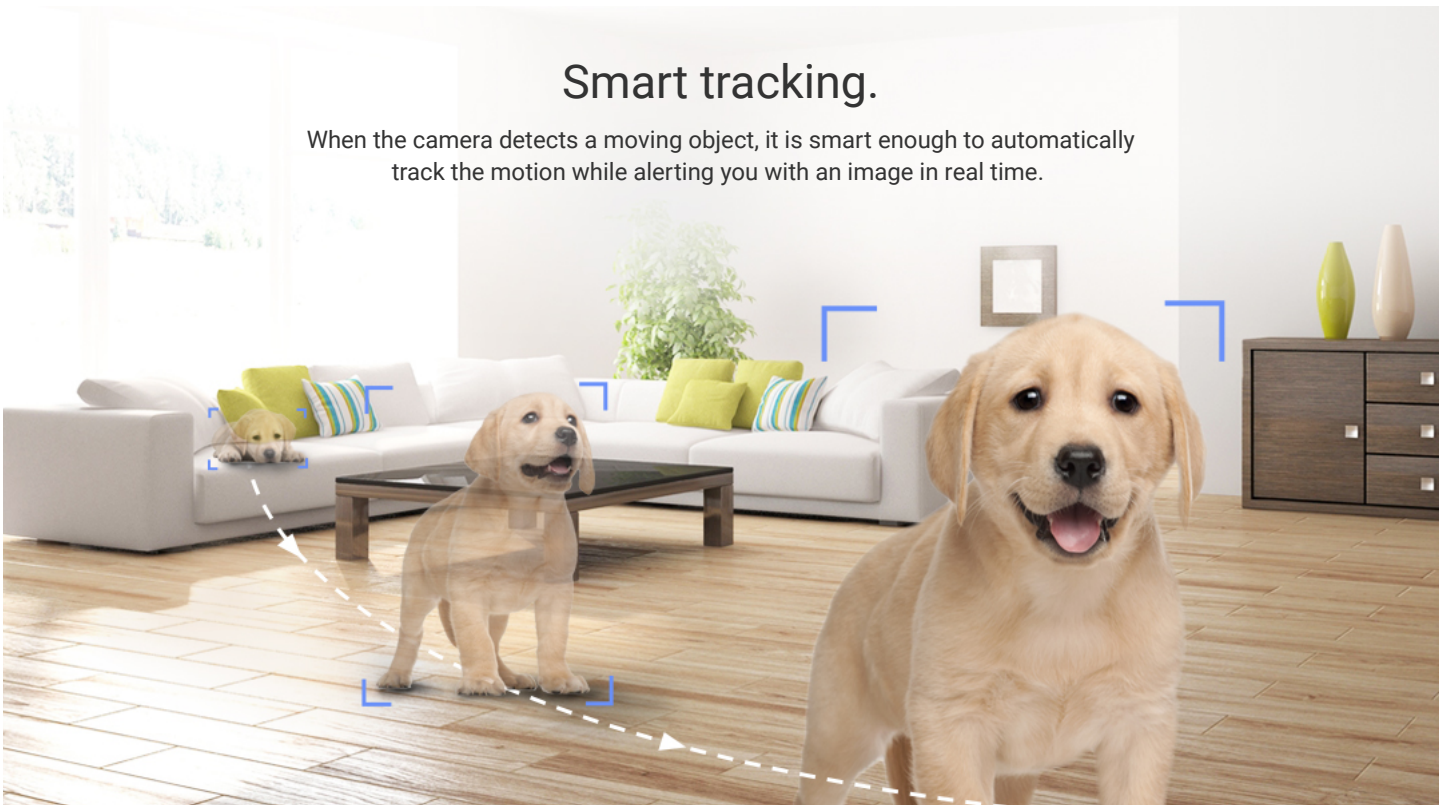

Motorized Pan and Tilt  
for 360° Visual Coverage

Sleep Mode for  
Privacy Protection

Motion  
Detection

Smart Tracking

Two-Way Talk

View from Anywhere

Wi-Fi 2.4 GHz

MicroSD Slot  
(up to 256 GB)

## Zero blind spots.

Keep tabs on every corner with just one TY2. Its expansive 360-degree field-of-view ensures full coverage, so you don't miss a thing.

- Vertical rotation 55°
- Horizontal rotation 340°

## Smart tracking.

When the camera detects a moving object, it is smart enough to automatically track the motion while alerting you with an image in real time.

## Communication, anytime.

Talk to your loved ones and deter unwelcome strangers – all by using the TY2's two-way communication feature. Using the EZVIZ App on your mobile device, you can easily and conveniently enjoy communication wherever you might be.