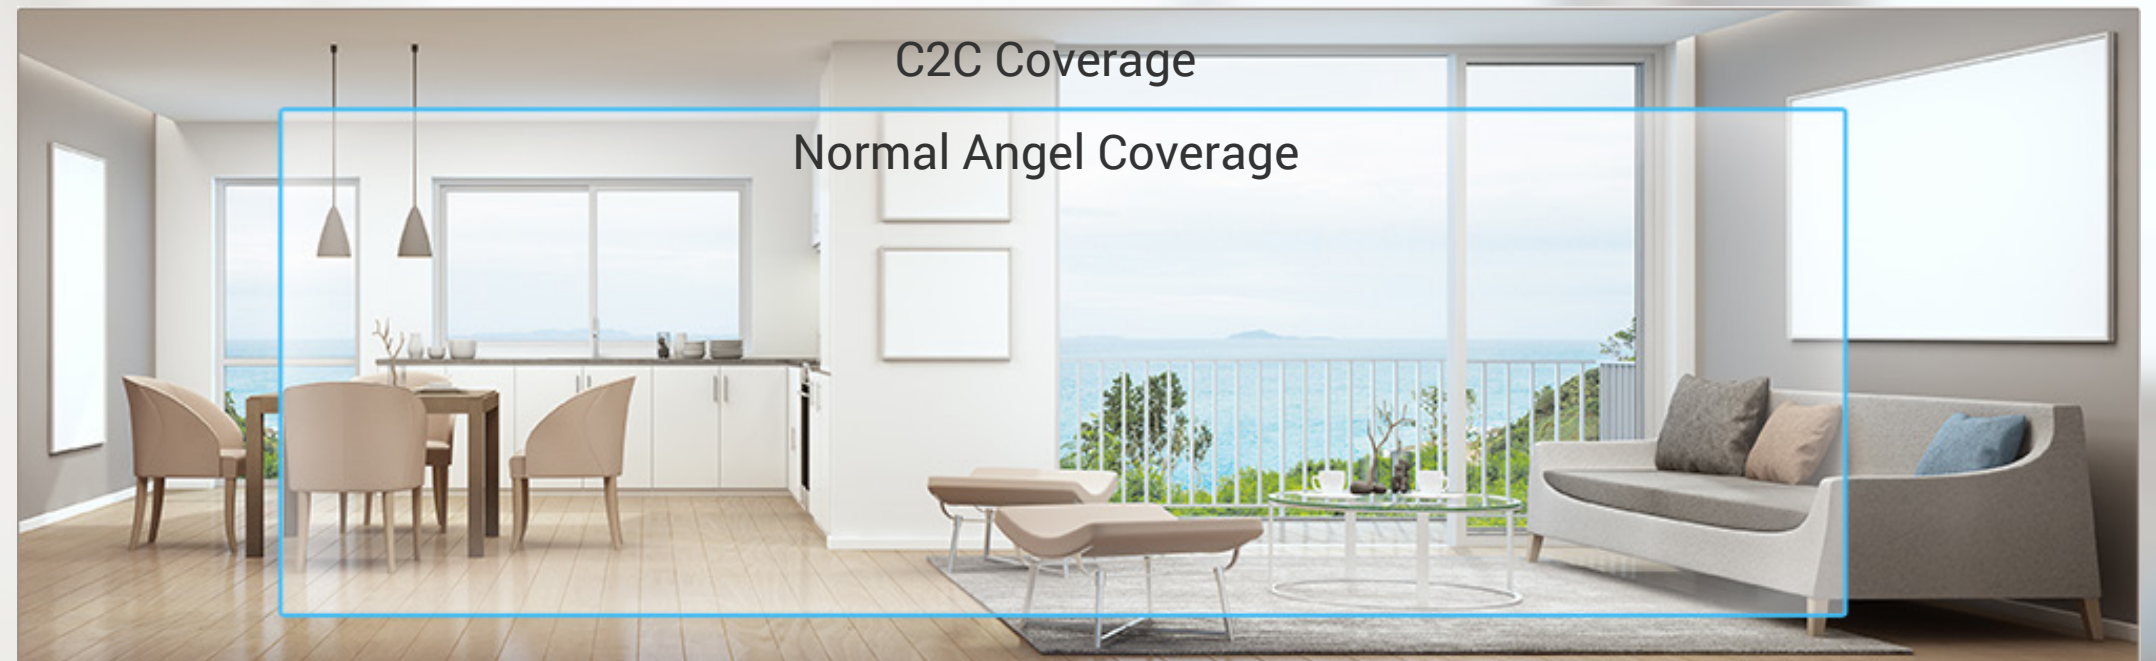

C2C

1080p
H.265

Smart Home Camera

Simple yet Extremely Powerful.

A Full HD 1080p Wi-Fi camera with a magnetic base, designed for simple and quick installation.

FHD 1080p

Night Vision
up to 10 m (33 ft.)

Supports
2.4 GHz WiFi

Three Sound-Alert
modes

Sleep Mode

Two-Way Talk

H.265 H.265 Video
Compression

Supports MicroSD Card
Storage (up to 256 GB)

EZVIZ CloudPlay
Storage

Full HD 1080p video with a wide-angle lens.

The C2C delivers Full HD 1080p video, and with a 108° ultra-wide-angle lens, it covers a wider range of space, so you can keep an eye on what's valuable to you.

Records only when you need it.

With one tap of the EZVIZ App on your mobile device, you can enable the sleep mode. Pause real-time viewing and recording whenever you need the privacy.

Sleep Mode

ON

Two-way audio.