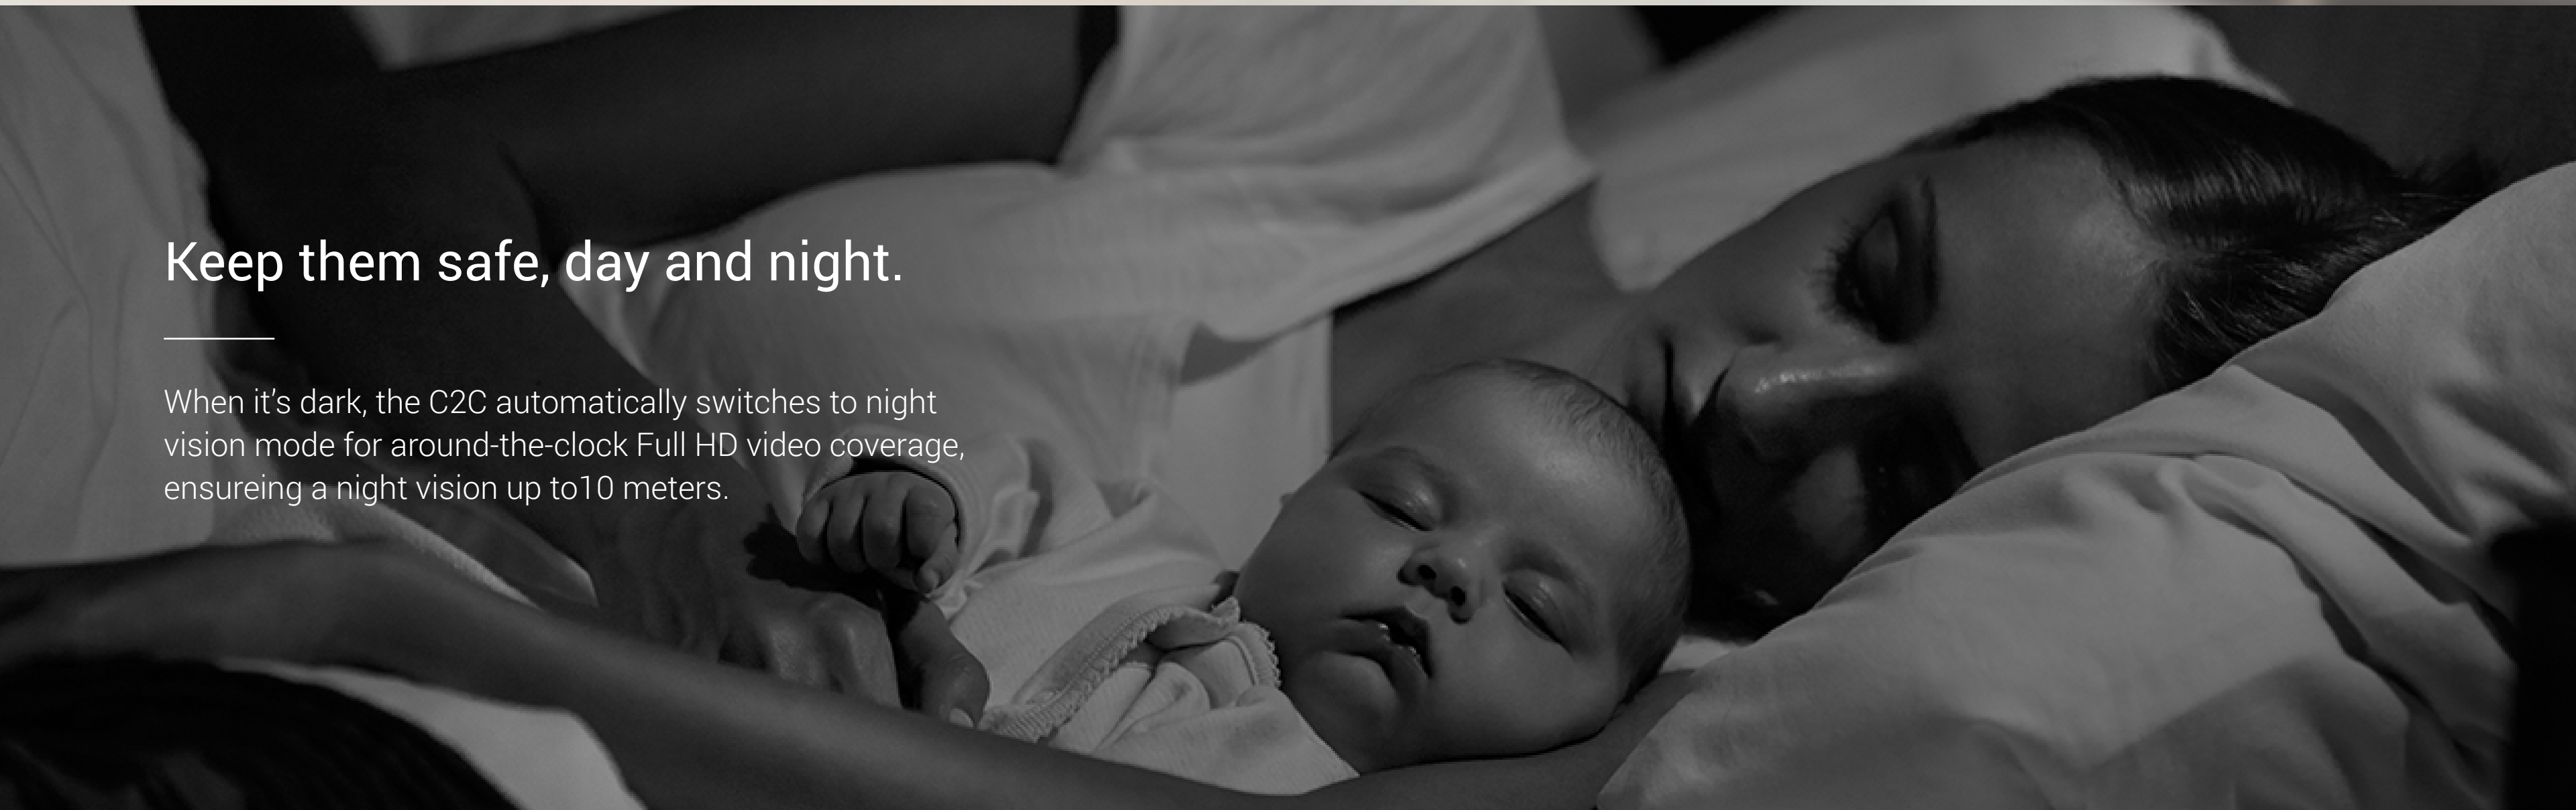

C2C

1080p
H.265

Smart Home Camera

Simple yet Extremely Powerful.

A Full HD 1080p Wi-Fi camera with a magnetic base, designed for simple and quick installation.

FHD 1080p

Night Vision
up to 10 m (33 ft.)

Supports
2.4 GHz WiFi

Three Sound-Alert
modes

Sleep Mode

Two-Way Talk

H.265 H.265 Video
Compression

Supports MicroSD Card
Storage (up to 256 GB)

EZVIZ CloudPlay
Storage

Full HD 1080p video with a wide-angle lens.

The C2C delivers Full HD 1080p video, and with a 108° ultra-wide-angle lens, it covers a wider range of space, so you can keep an eye on what's valuable to you.

Keep them safe, day and night.

When it's dark, the C2C automatically switches to night vision mode for around-the-clock Full HD video coverage, ensuring a night vision up to 10 meters.

Instant alerts.

The C2C watches for movement. It will send instant notifications to your smartphone when it detects motions.

Records only when you need it.

With one tap of the EZVIZ App on your mobile device, you can enable the sleep mode. Pause real-time viewing and recording whenever you need the privacy.

Sleep Mode

ON

Two-way audio.